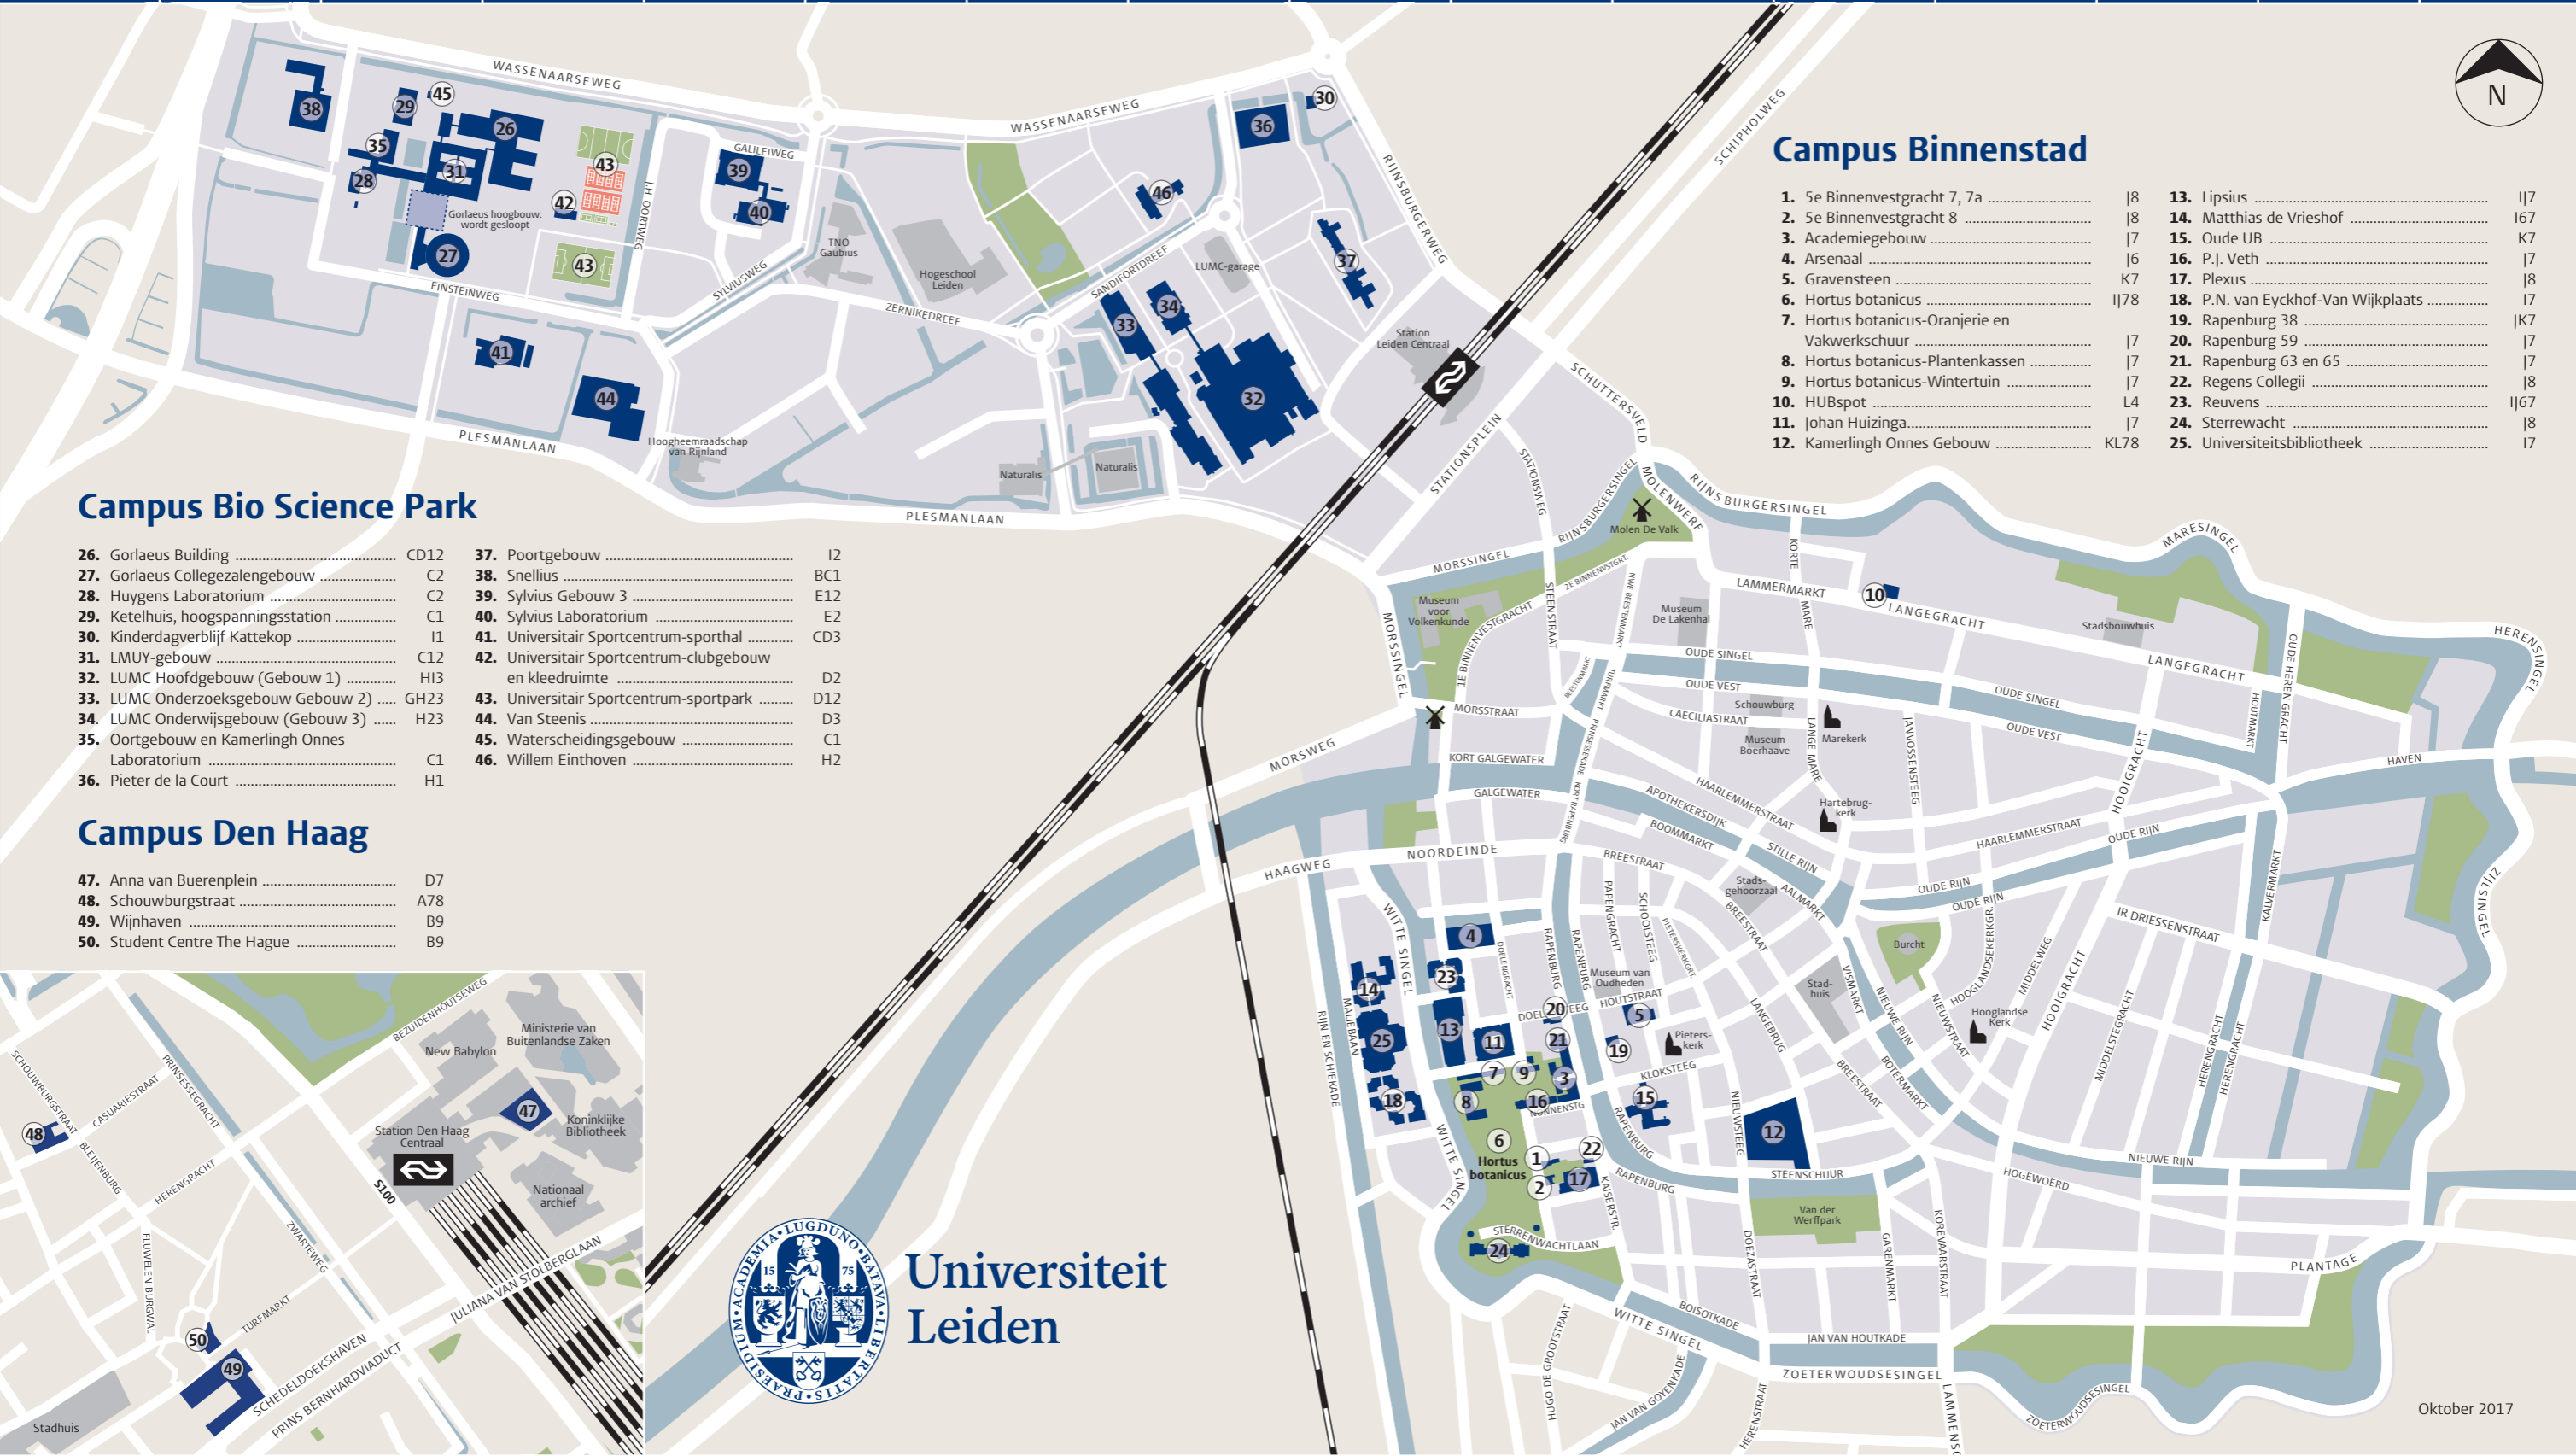

## Cities and Settlements in the Ancient World

Kick-off Meeting, 7 December 2018  
Leiden University, P.J. Veth Building, Room 1.01

- 13:30           **Opening**
- 13:30 – 13:35 **Introduction to the Research Group ‘Cities and Settlements in the Ancient World’**  
Arjan Zuiderhoek, Sofie Remijnsen, Miko Flohr
- 13:35 – 14:15 **Presentations of current research projects by group members**
- Ann Brysbaert – *SETinSTONE. Monumental Building Programmes in Mycenaean Greece*
- Janric van Rookhuijzen - *The Ashes on the Acropolis: the Parthenon and its narratives of antagonism*
- Christina Williamson - *Connecting the Greeks: multi-scalar festival networks in the Hellenistic world.*
- Stephan Mols – *The Via Appia Project*
- Cisca Hoogendijk - *Text in Context: Recontextualising the papyri from Roman Soknopaiou Nesos / Dime (Fayyum, Egypt)*
- Rens Tacoma – *The End of Politics? Roman Political Culture from the Principate to Ostrogothic Italy*
- 14:15 – 15:15 **Plenary discussion about the direction of the Research Group**
- 15:15 – 15:45 *Tea Break*
- 15:45 – 17:00 **‘The Myth of the Ancient City’**  
Keynote Lecture by Professor Neville Morley, University of Exeter.  
The lecture will be followed by discussion. Co-Sponsored by the FWO Scientific Research Network ‘Structural Determinants of Economic Performance in the Roman World’
- 17:00 – 18:00 **Drinks** (Location TBA)
- 18:30           **Dinner** (Location TBA, at own expense)

### Campus Den Haag

- |                                    |     |
|------------------------------------|-----|
| 47. Anna van Buerenplein .....     | D7  |
| 48. Schouburgstraat .....          | A78 |
| 49. Wijnhaven .....                | B9  |
| 50. Student Centre The Hague ..... | B9  |